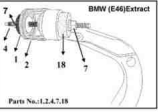

Parts No.: 1,2,4,7,18