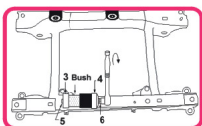

Sales Method :
Export, Manufacture
Payment Term :
T/T, L/C at Sight

ON CAR :

INSTALLER