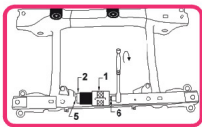

Sales Method :
Export, Manufacture
Payment Term :
T/T, L/C at Sight

ON CAR :

EXTRATOR